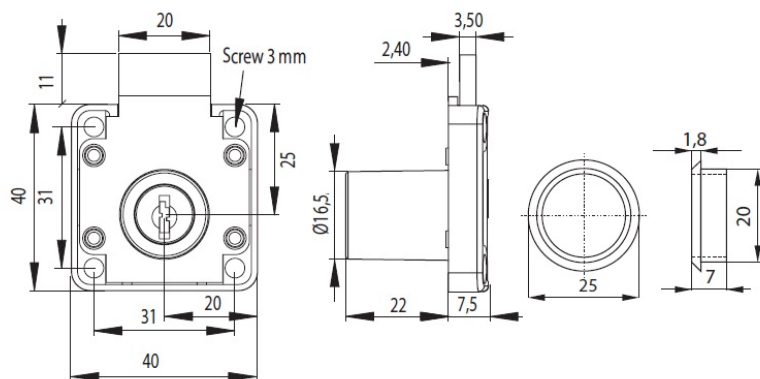

PRODUCT SHEET

Description:

Rim Lock 850, $\varnothing 16,5 \times 22$ mm, Drawer, NPL, HCK SISO

Item number:

14.00.010-0

Units	Box	Carton	HS Code	Barcode
Pcs.	12	192	8301300000	
				5704866031585

SISO A/S

Mileparken 11
DK-2740 Skovlunde
Denmark
VAT: DK 24786013

Phone +45 45 830 900

www.siso.dk
siso@siso.dk

Danske Bank
Nytorv Branch
Copenhagen
SWIFT: DABADKKK

Account no.
4180 3112 112936
IBAN Account
DK7230003112112936