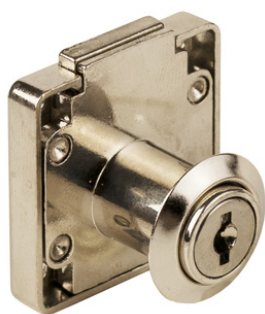

PRODUCT SHEET

Description:

Rim Lock 850, $\varnothing 16,5 \times 22$ mm, Drawer, NPL, HCK SISO

Item number:

14.00.010-0

Units	Box	Carton	HS Code	Barcode
Pcs.	12	192	8301300000	
				5704866031585

SISO A/S

Mileparken 11
DK-2740 Skovlunde
Denmark
VAT: DK 24786013

Phone +45 45 830 900

www.siso.dk
siso@siso.dk

Danske Bank
Nytorv Branch
Copenhagen
SWIFT: DABADKKK

Account no.
4180 3112 112936
IBAN Account
DK7230003112112936